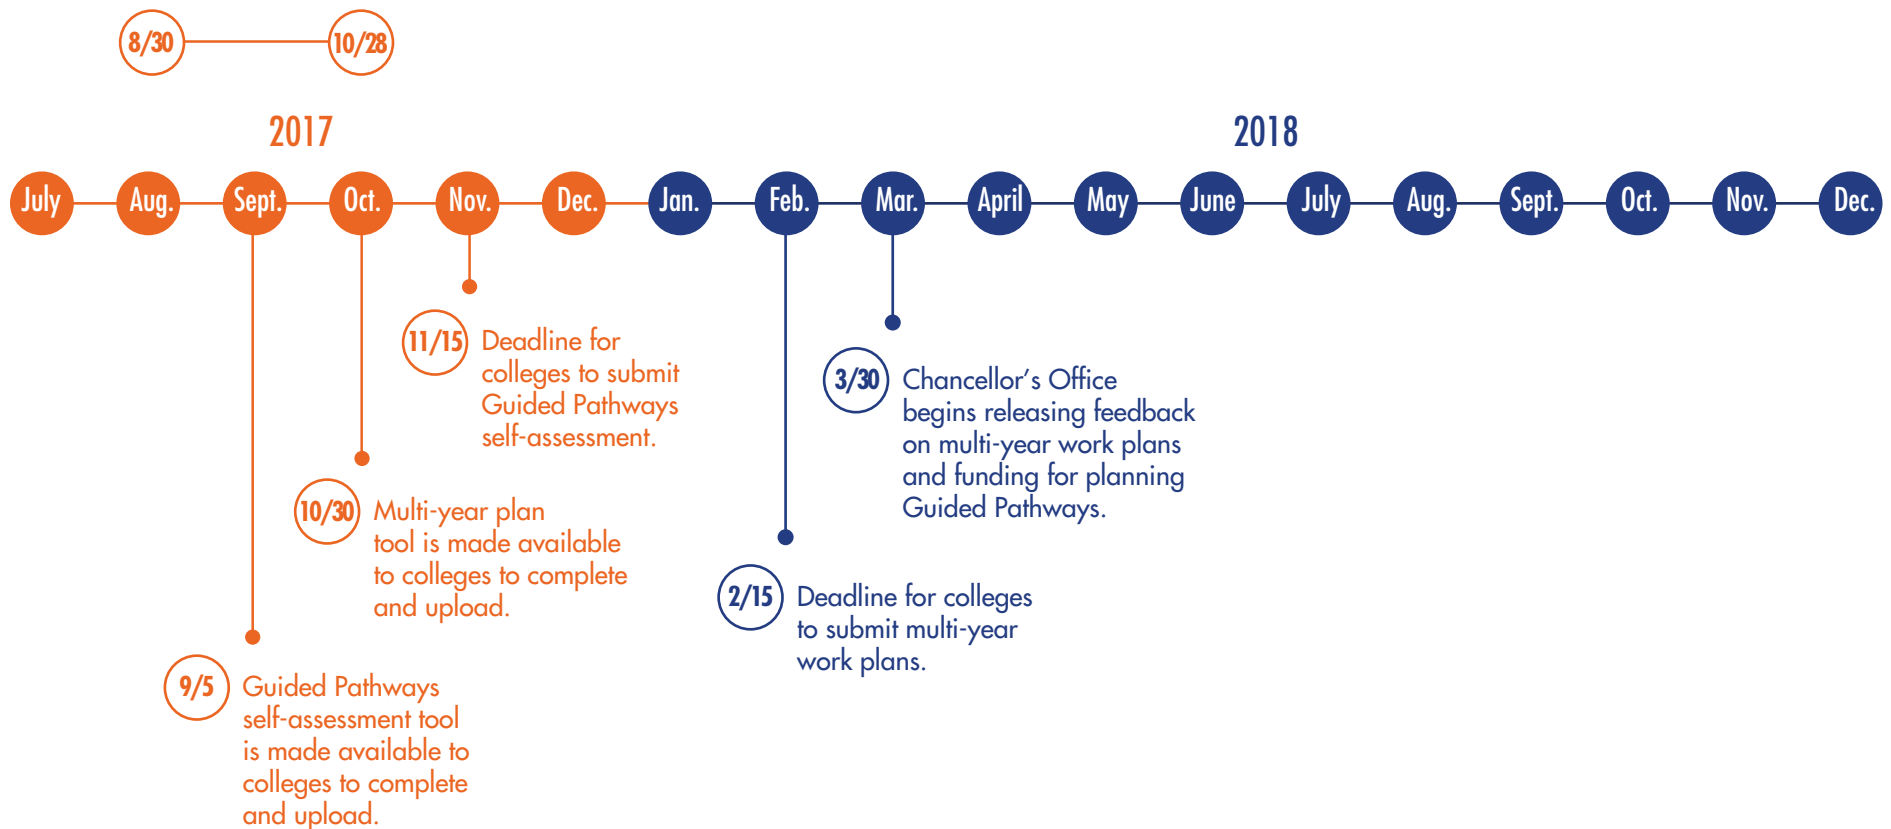

CALIFORNIA COMMUNITY COLLEGES GUIDED PATHWAYS

Timeline for Awards

Register for and attend a required Institutional Effectiveness Partnership Initiative (IEPI) workshop in your region.

08.31.17